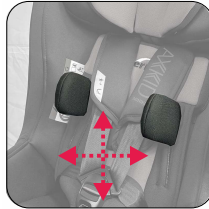

abduction block
(490400-E)

seatdepth adapter
(490850-E)

further accessories

security tray
(490600-E)

side supports made of aluminum, fully adjustable (490800-E)

security pad for the buckle with snap fastener (490650-E)

belt to connect the chest straps (490640-E)

protection mat
(to protect the seats of the car)
(490780-E)

head fixation
(in case of poor head control)
(490630-E)

notes

Tether straps
(490710-E)

Attachment loops, 70 mm
(490720-E)