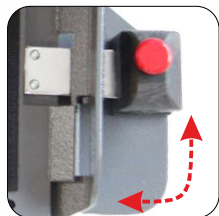

- fix
(free of charge)
- swing away
(300505-E3)
[£ 240,-]

trunk supports, large
(height: 21 cm, depth: 16 cm)

- fix
(300510-E3)
[£ 80,-]
- swing away
(300515-E3)
[£ 290,-]

shoulder supports
(free of charge)

fittings frame

swivel base

- size 1 and 2
(300200-E)
[£ 425,-]
- RIGHT
- LEFT

angular adjustment (0° - 10°)

- size 1
(300100-E)
[£ 220,-]
- size 2
(310100-E)
[£ 240,-]
- size 2XL
(310100-E-XL)
[£ 260,-]

extra angular adjustment (10° - 20°)